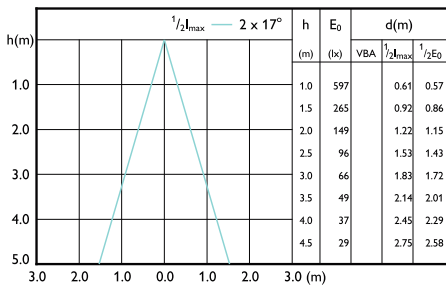

Beam diagram