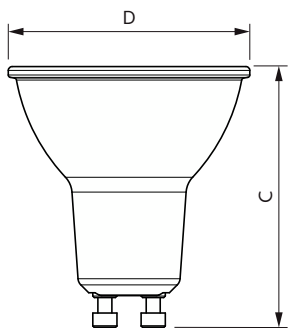

Applicazione

- Hotel, ristoranti, bar, caffè, musei, negozi
- Hall, corridoi, scale, servizi igienici, reception, esposizioni, espositori

CorePro LEDspot MV

Versions

Disegno tecnico

Product	D	C
Corepro LEDspot 2.7-25W GU10 830 36D	50 mm	54 mm
Corepro LEDspot 2.7-25W GU10 840 36D	50 mm	54 mm
Corepro LEDspot 4.6-50W GU10 840 36D	50 mm	54 mm
Corepro LEDspot 4.6-50W GU10 865 36D	50 mm	54 mm
Corepro LEDspot 4.6-50W GU10 827 36D	50 mm	54 mm
Corepro LEDspot 2.7-25W GU10 827 36D	50 mm	53 mm
Corepro LEDspot 3.5-35W GU10 840 36D	50 mm	54 mm
CorePro LEDspot 4-50W GU10 830 36D DIM	50 mm	54 mm
CorePro LEDspot 4-50W GU10 840 36D DIM	50 mm	54 mm
Corepro LEDspot 4.6-50W GU10 830 36D	50 mm	54 mm
CorePro LEDspot 3-35W GU10 830 36D DIM	50 mm	54 mm
CorePro LEDspot 3-35W GU10 840 36D DIM	50 mm	54 mm
CorePro LEDspot 4-50W GU10 827 36D DIM	50 mm	54 mm
Corepro LEDspot 3.5-35W GU10 830 36D	50 mm	54 mm
Corepro LEDspot 3.5-35W GU10 827 36D	50 mm	54 mm

CorePro LEDspot MV

Disegno tecnico

Product	D	C
LEDspot GU10 50W 830 36D 6CT	50 mm	54 mm

Product	D	C
Corepro LEDspot 550lm GU10 840 120D	50 mm	54 mm
Corepro LEDspot 550lm GU10 865 120D	50 mm	54 mm
Corepro LEDspot 550lm GU10 830 120D	50 mm	54 mm
CorePro LEDspot 4.9-65W GU10 830 36D ND	50 mm	54 mm
CorePro LEDspot 4.9-65W GU10 840 36D ND	50 mm	54 mm