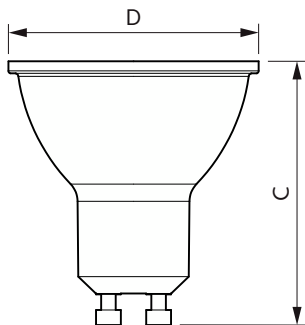

Applicazione

- Hotel, ristoranti, bar, caffè, musei, negozi
- Hall, corridoi, scale, servizi igienici, reception, esposizioni, espositori

CorePro LEDspot MV

Versions

Disegno tecnico

Product	D	C
Corepro LEDspot 2.7-25W GU10 830 36D	50 mm	54 mm
Corepro LEDspot 2.7-25W GU10 840 36D	50 mm	54 mm
Corepro LEDspot 4.6-50W GU10 840 36D	50 mm	54 mm
Corepro LEDspot 4.6-50W GU10 865 36D	50 mm	54 mm
Corepro LEDspot 4.6-50W GU10 827 36D	50 mm	54 mm
Corepro LEDspot 2.7-25W GU10 827 36D	50 mm	53 mm
Corepro LEDspot 3.5-35W GU10 840 36D	50 mm	54 mm
CorePro LEDspot 4-50W GU10 830 36D DIM	50 mm	54 mm
CorePro LEDspot 4-50W GU10 840 36D DIM	50 mm	54 mm
Corepro LEDspot 4.6-50W GU10 830 36D	50 mm	54 mm
CorePro LEDspot 3-35W GU10 830 36D DIM	50 mm	54 mm
CorePro LEDspot 3-35W GU10 840 36D DIM	50 mm	54 mm
CorePro LEDspot 4-50W GU10 827 36D DIM	50 mm	54 mm
Corepro LEDspot 3.5-35W GU10 830 36D	50 mm	54 mm
Corepro LEDspot 3.5-35W GU10 827 36D	50 mm	54 mm

CorePro LEDspot MV

Disegno tecnico

Product	D	C
LEDspot GU10 50W 830 36D 6CT	50 mm	54 mm

Product	D	C
Corepro LEDspot 550lm GU10 840 120D	50 mm	54 mm
Corepro LEDspot 550lm GU10 865 120D	50 mm	54 mm
Corepro LEDspot 550lm GU10 830 120D	50 mm	54 mm
CorePro LEDspot 4.9-65W GU10 830 36D ND	50 mm	54 mm
CorePro LEDspot 4.9-65W GU10 840 36D ND	50 mm	54 mm