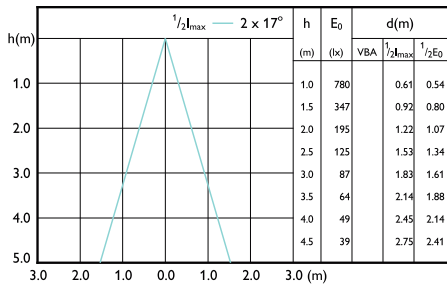

CorePro LEDspot MV

Beam Diagrams

LEDspots EU 4,7W PAR16 GU10 830 36D-LBP