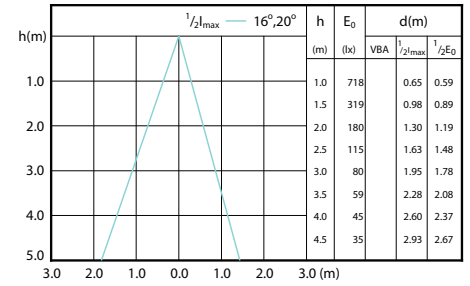

LEDspotMV 3.1-25W GU10 827 36D ND

CorePro LEDspotMV 25W GU10 830 36D

Beam Diagrams

Beam Diagram

Beam Diagram

Beam Diagram

LEDspots Corepro SLR 3W PAR16 GU10 840 36D-LBP

Beam diagram