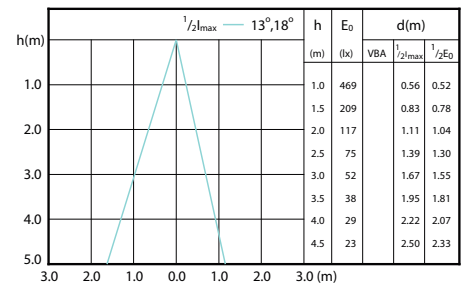

CorePro LEDspotMV 25W GU10 830 36D