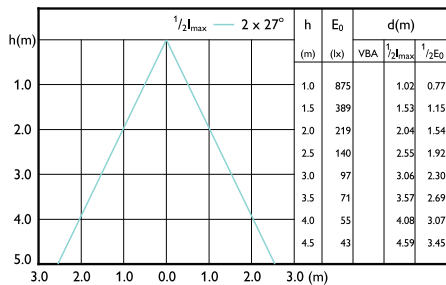

Beam diagram