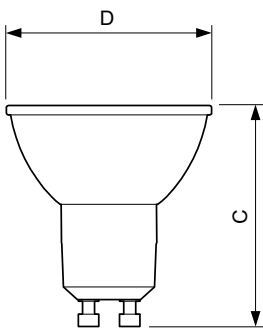

Applicazione

- Hotel, ristoranti, bar, caffè, musei, negozi
- Hall, corridoi, scale, servizi igienici, reception, esposizioni, espositori

CorePro LEDspot MV

Versions

Disegno tecnico

Product	D	C
Corepro LEDspot 2.7-25W GU10 830 36D	50 mm	54 mm
Corepro LEDspot 2.7-25W GU10 840 36D	50 mm	54 mm
Corepro LEDspot 4.6-50W GU10 840 36D	50 mm	54 mm
Corepro LEDspot 4.6-50W GU10 865 36D	50 mm	54 mm
Corepro LEDspot 4.6-50W GU10 827 36D	50 mm	54 mm
Corepro LEDspot 2.7-25W GU10 827 36D	50 mm	53 mm
Corepro LEDspot 3.5-35W GU10 840 36D	50 mm	54 mm
CorePro LEDspot 4-50W GU10 830 36D DIM	50 mm	54 mm
CorePro LEDspot 4-50W GU10 840 36D DIM	50 mm	54 mm
Corepro LEDspot 4.6-50W GU10 830 36D	50 mm	54 mm
CorePro LEDspot 3-35W GU10 830 36D DIM	50 mm	54 mm
CorePro LEDspot 3-35W GU10 840 36D DIM	50 mm	54 mm
CorePro LEDspot 4-50W GU10 827 36D DIM	50 mm	54 mm
Corepro LEDspot 3.5-35W GU10 830 36D	50 mm	54 mm
Corepro LEDspot 3.5-35W GU10 827 36D	50 mm	54 mm

CorePro LEDspot MV

Disegno tecnico

Product	D	C
LEDspot GU10 50W 830 36D 6CT	50 mm	54 mm

Product	D	C
Corepro LEDspot 550lm GU10 840 120D	50 mm	54 mm
Corepro LEDspot 550lm GU10 865 120D	50 mm	54 mm
Corepro LEDspot 550lm GU10 830 120D	50 mm	54 mm
CorePro LEDspot 4.9-65W GU10 830 36D ND	50 mm	54 mm
CorePro LEDspot 4.9-65W GU10 840 36D ND	50 mm	54 mm