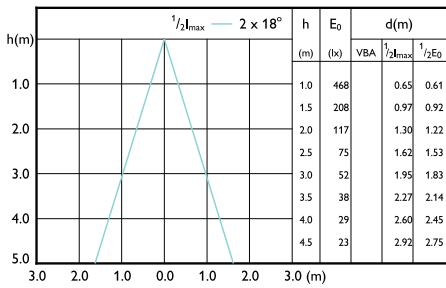

LEDspotMV 3.1-25W GU10 827 36D ND

CorePro LEDspotMV 25W GU10 830 36D

Beam Diagrams

Beam Diagram

Beam Diagram

Beam Diagram

LEDspots Corepro SLR 3W PAR16 GU10 840 36D-LBP

Beam diagram