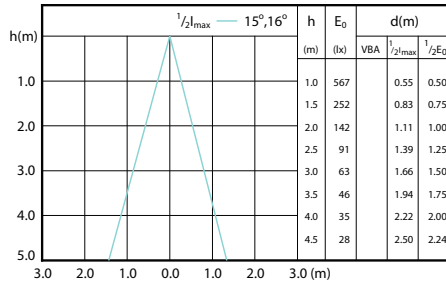

LEDspotMV 3.1-25W GU10 827 36D ND

CorePro LEDspotMV 25W GU10 830 36D

Beam Diagrams

Beam Diagram

Beam Diagram

Beam Diagram

LEDspots Corepro SLR 3W PAR16 GU10 840 36D-LBP

Beam diagram