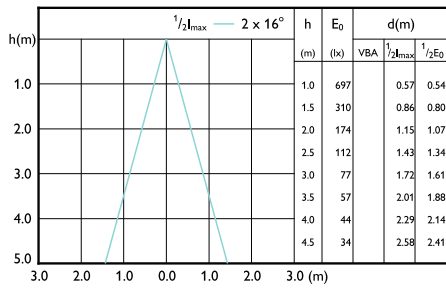

LEDspotMV 3.1-25W GU10 827 36D ND

CorePro LEDspotMV 25W GU10 830 36D

Beam Diagrams

Beam Diagram

Beam Diagram

Beam Diagram

LEDspots Corepro SLR 3W PAR16 GU10 840 36D-LBP

Beam diagram