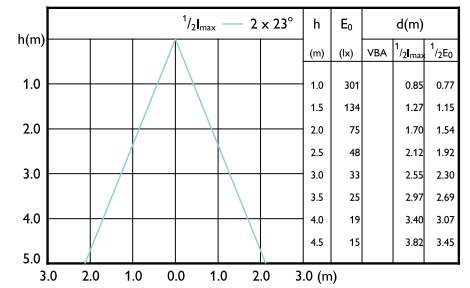

LEDspotMV 3.1-25W GU10 827 36D ND

CorePro LEDspotMV 25W GU10 830 36D

Beam Diagrams

Beam Diagram

Beam Diagram

Beam Diagram

LEDspots Corepro SLR 3W PAR16 GU10 840 36D-LBP

Beam diagram