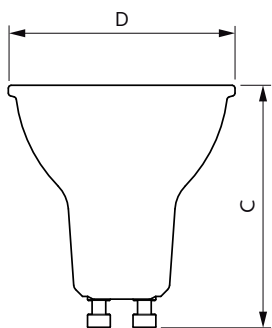

Applicazione

- Hotel, ristoranti, bar, caffè, musei, negozi
- Hall, corridoi, scale, servizi igienici, reception, esposizioni, espositori

CorePro LEDspot MV

Versions

Disegno tecnico

Product	D	C
Corepro LEDspot 2.7-25W GU10 830 36D	50 mm	54 mm
Corepro LEDspot 2.7-25W GU10 840 36D	50 mm	54 mm
Corepro LEDspot 4.6-50W GU10 840 36D	50 mm	54 mm
Corepro LEDspot 4.6-50W GU10 865 36D	50 mm	54 mm
Corepro LEDspot 4.6-50W GU10 827 36D	50 mm	54 mm
Corepro LEDspot 2.7-25W GU10 827 36D	50 mm	53 mm
Corepro LEDspot 3.5-35W GU10 840 36D	50 mm	54 mm
CorePro LEDspot 4-50W GU10 830 36D DIM	50 mm	54 mm
CorePro LEDspot 4-50W GU10 840 36D DIM	50 mm	54 mm
Corepro LEDspot 4.6-50W GU10 830 36D	50 mm	54 mm
CorePro LEDspot 3-35W GU10 830 36D DIM	50 mm	54 mm
CorePro LEDspot 3-35W GU10 840 36D DIM	50 mm	54 mm
CorePro LEDspot 4-50W GU10 827 36D DIM	50 mm	54 mm
Corepro LEDspot 3.5-35W GU10 830 36D	50 mm	54 mm
Corepro LEDspot 3.5-35W GU10 827 36D	50 mm	54 mm

CorePro LEDspot MV

Disegno tecnico

Product	D	C
LEDspot GU10 50W 830 36D 6CT	50 mm	54 mm

Product	D	C
Corepro LEDspot 550lm GU10 840 120D	50 mm	54 mm
Corepro LEDspot 550lm GU10 865 120D	50 mm	54 mm
Corepro LEDspot 550lm GU10 830 120D	50 mm	54 mm
CorePro LEDspot 4.9-65W GU10 830 36D ND	50 mm	54 mm
CorePro LEDspot 4.9-65W GU10 840 36D ND	50 mm	54 mm