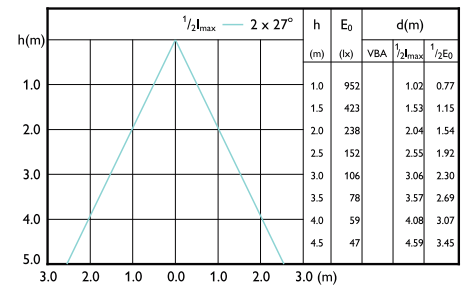

Beam diagram