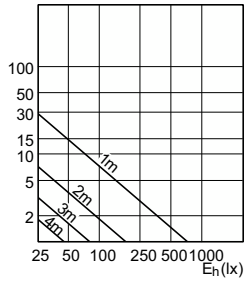

Accent Diagrams

Accent Diagram